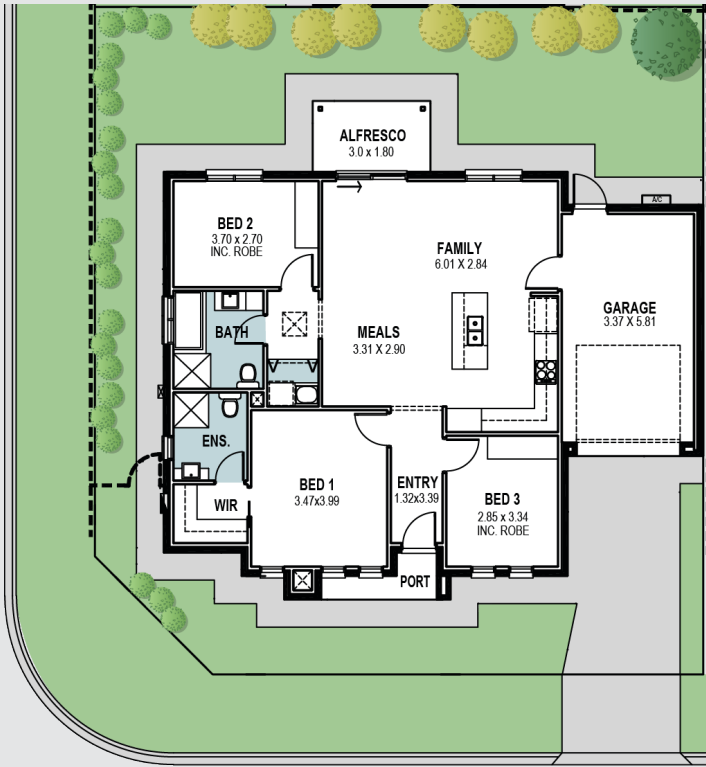

Single Garage Lot 5051

Seacrest Street