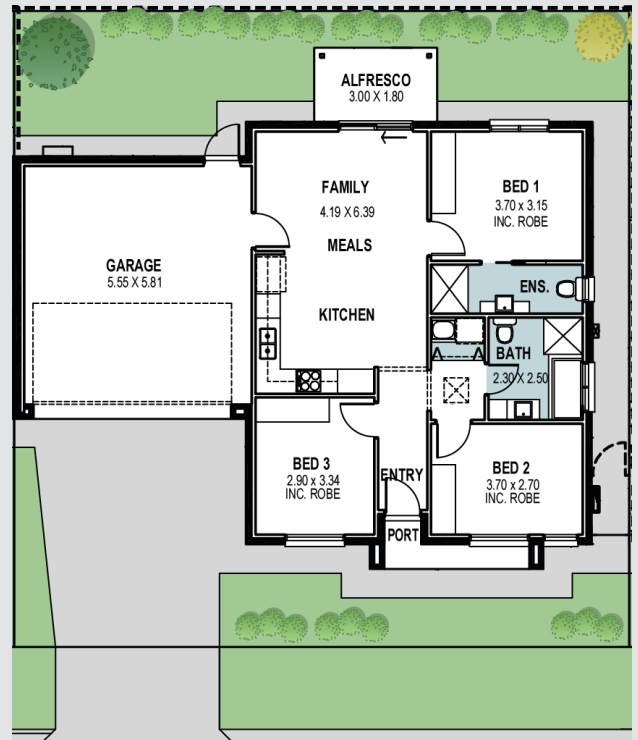

Double Garage Lot 3175

Osgoode Street