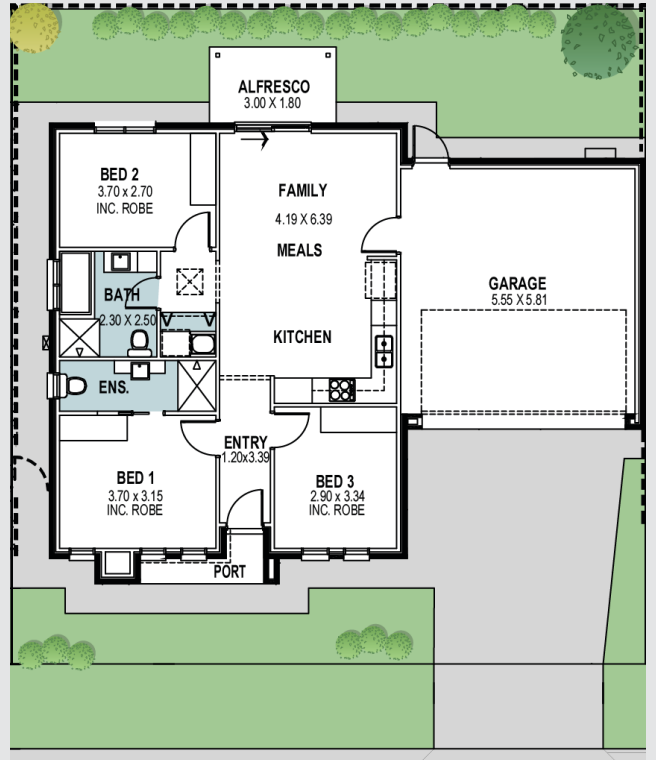

Double Garage Lot 3161

Osgoode Street