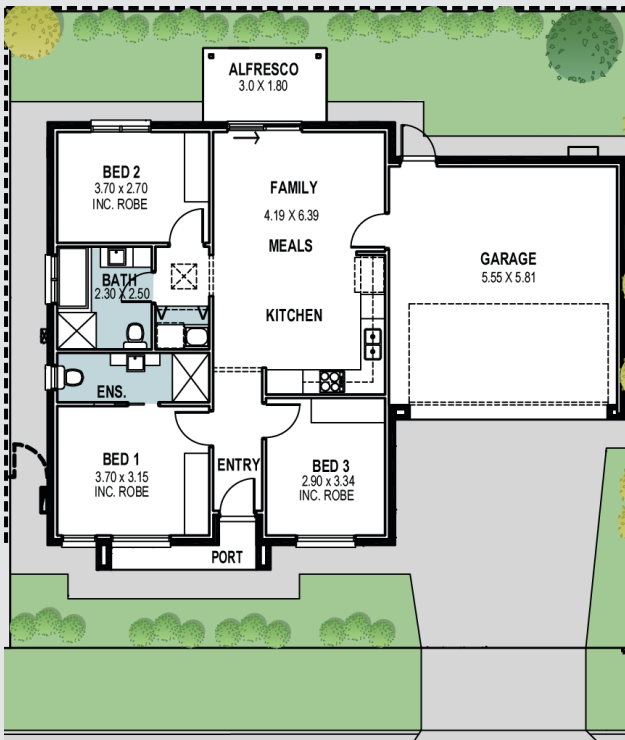

Double Garage Lot 3184

Osgoode Street