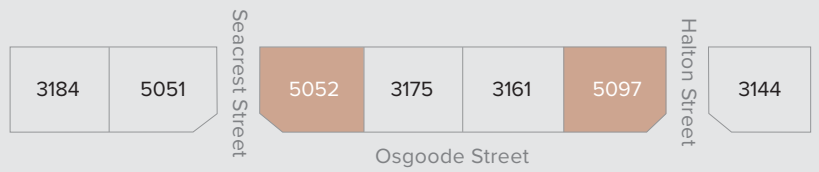

Como

LOT 5052 & 5097

	5052 & 5097
Living	103.06m²
Portico	5.72m²
Alfresco	5.40m²
Garage	23.05m²
Total Residence	137.23m²