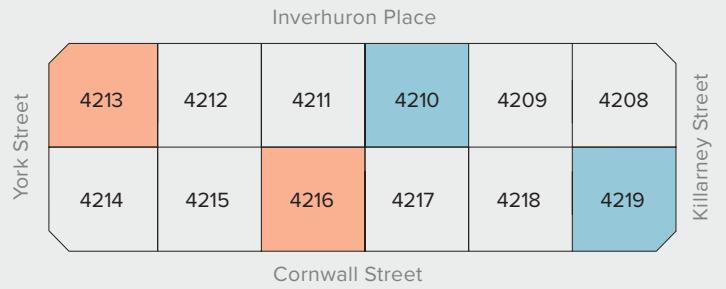

Vista at Seaford Heights is a great location for a fresh start, whatever stage of life you're at.

Floorplans

The Essence at Vista features three floorplans to select from.

Choose your desired allotment based on its location within the release.

Siteplan

All dimensions and room sizes are approximate and may not be to scale. Plans and elevations are for illustration purposes only.

Capri

LOT 4210, 4213, 4216, 4219

Living	90.13m ²
Portico	2.94m ²
Alfresco	5.76m ²
Garage	37.00m ²
Total Residence	135.83m²