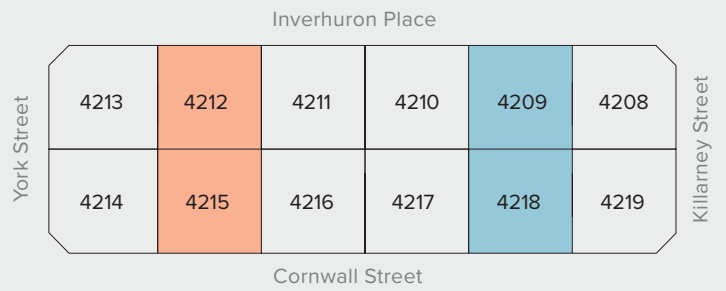

Amalfi

LOT 4209, 4212, 4215, 4218

Living	90.13m²
Portico	3.15m²
Alfresco	5.76m²
Garage	37.00m²
Total Residence	136.04m²

All dimensions and room sizes are approximate and may not be to scale. Plans and elevations are for illustration purposes only.