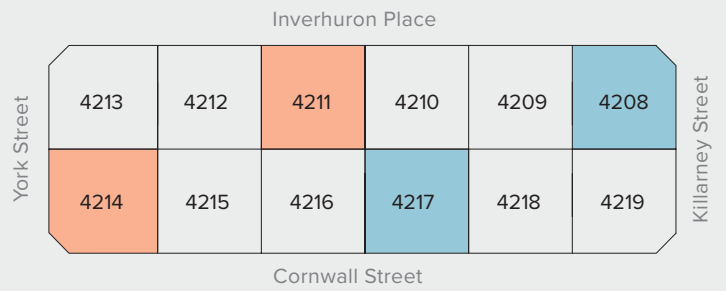

All dimensions and room sizes are approximate and may not be to scale. Plans and elevations are for illustration purposes only.

Amalfi

LOT 4209, 4212, 4215, 4218

Living	90.13m ²
Portico	3.15m ²
Alfresco	5.76m ²
Garage	37.00m ²
Total Residence	136.04m²

All dimensions and room sizes are approximate and may not be to scale. Plans and elevations are for illustration purposes only.

Como

LOT 4208, 4211, 4214, 4217

Living	90.13m ²
Porch	4.40m ²
Alfresco	5.76m ²
Garage	37.00m ²
Total Residence	137.29m²