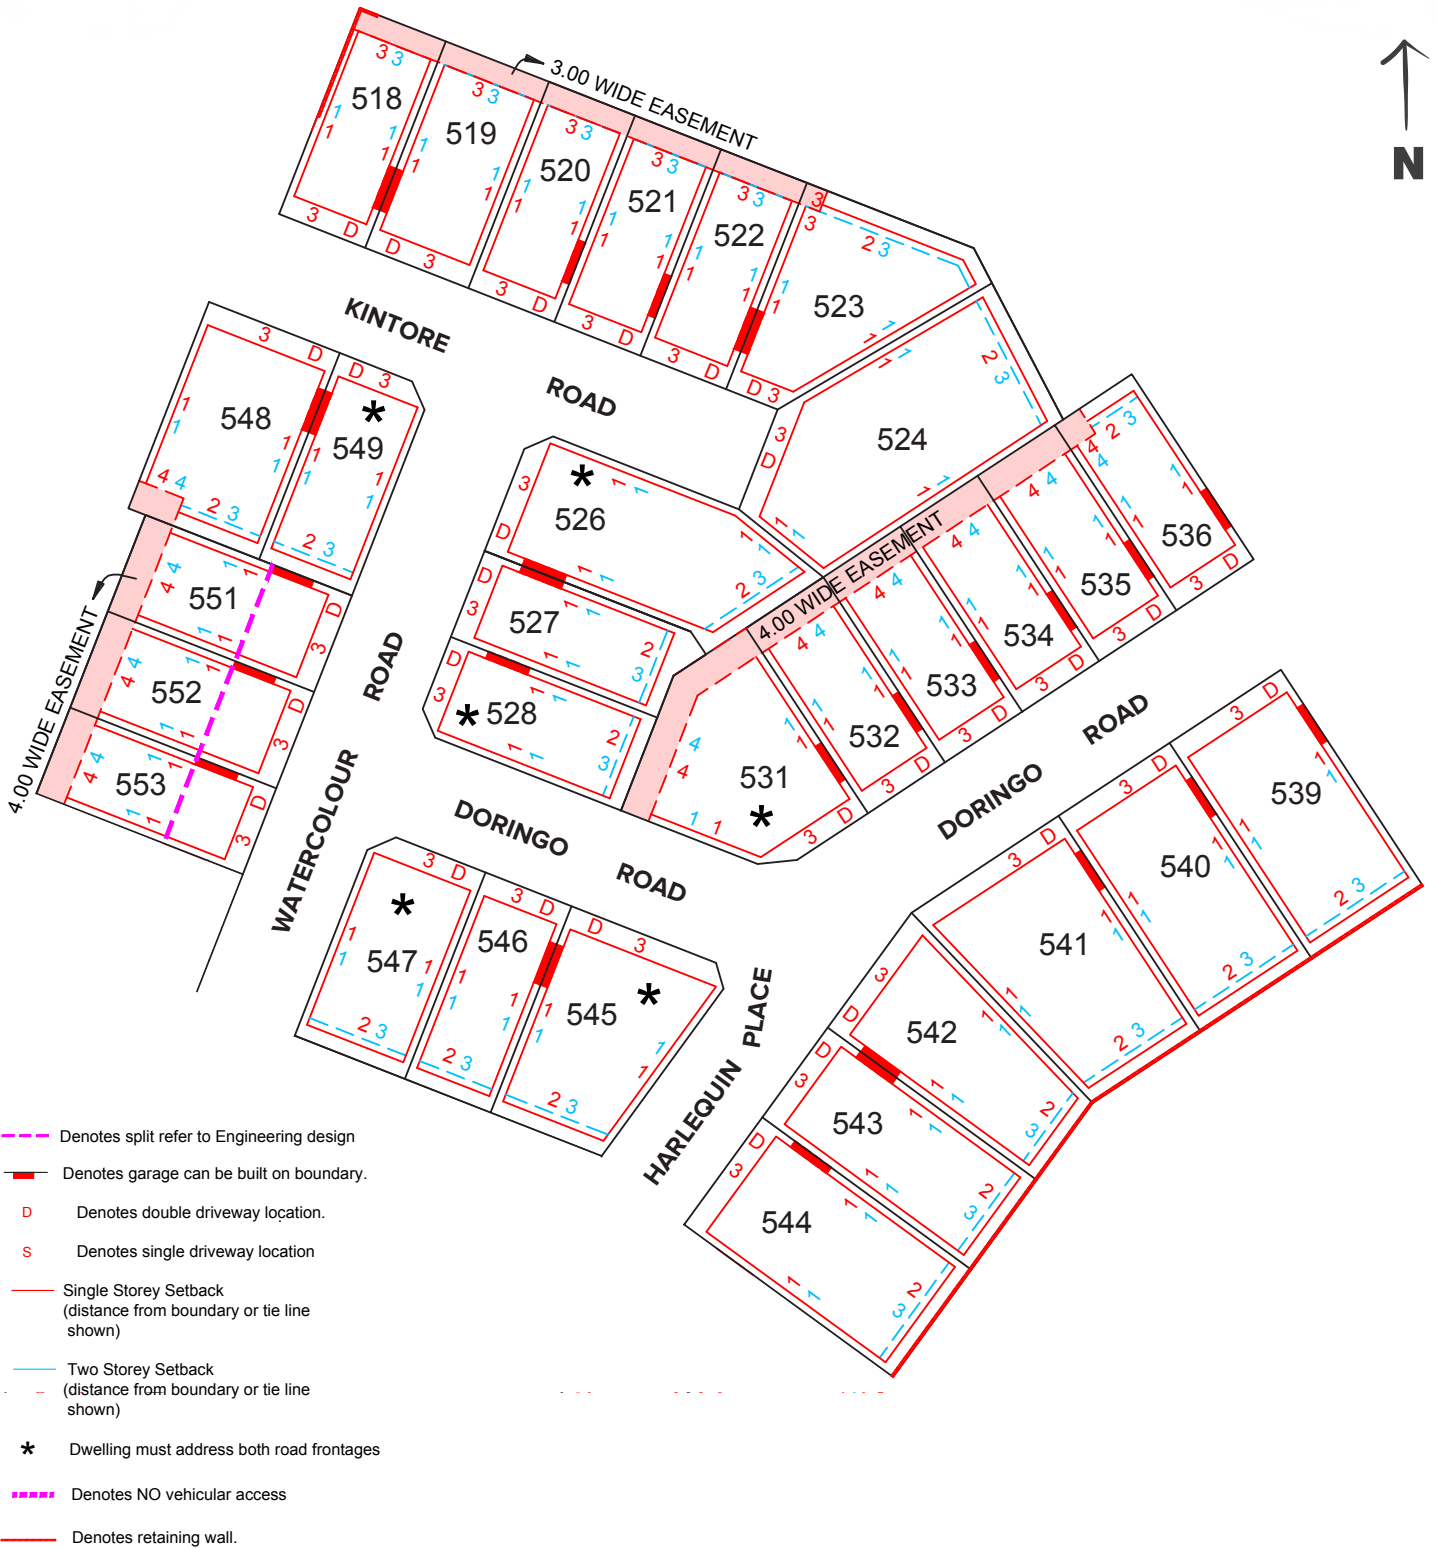

Grandview

1

vista
seaford heights

Fairland Group Pty Ltd. 19 Fullarton Road, Kent Town SA 5067 call 08 8112 3133 fairland.com.au

This is an indicative plan only. It may change and is subject to, and must be read in conjunction with the details and specifications contained in the engineers and other drawings held by council in relation to this development. Fairland will not be liable in any way whatsoever for any inaccuracies contained in this document. 14507

 **Fairland**
creating better communities

Fairland Group Pty Ltd. 19 Fullarton Road, Kent Town SA 5067 call 08 8112 3133 fairland.com.au

This is an indicative plan only. It may change and is subject to, and must be read in conjunction with the details and specifications contained in the engineers and other drawings held by council in relation to this development. Fairland will not be liable in any way whatsoever for any inaccuracies contained in this document. 14507